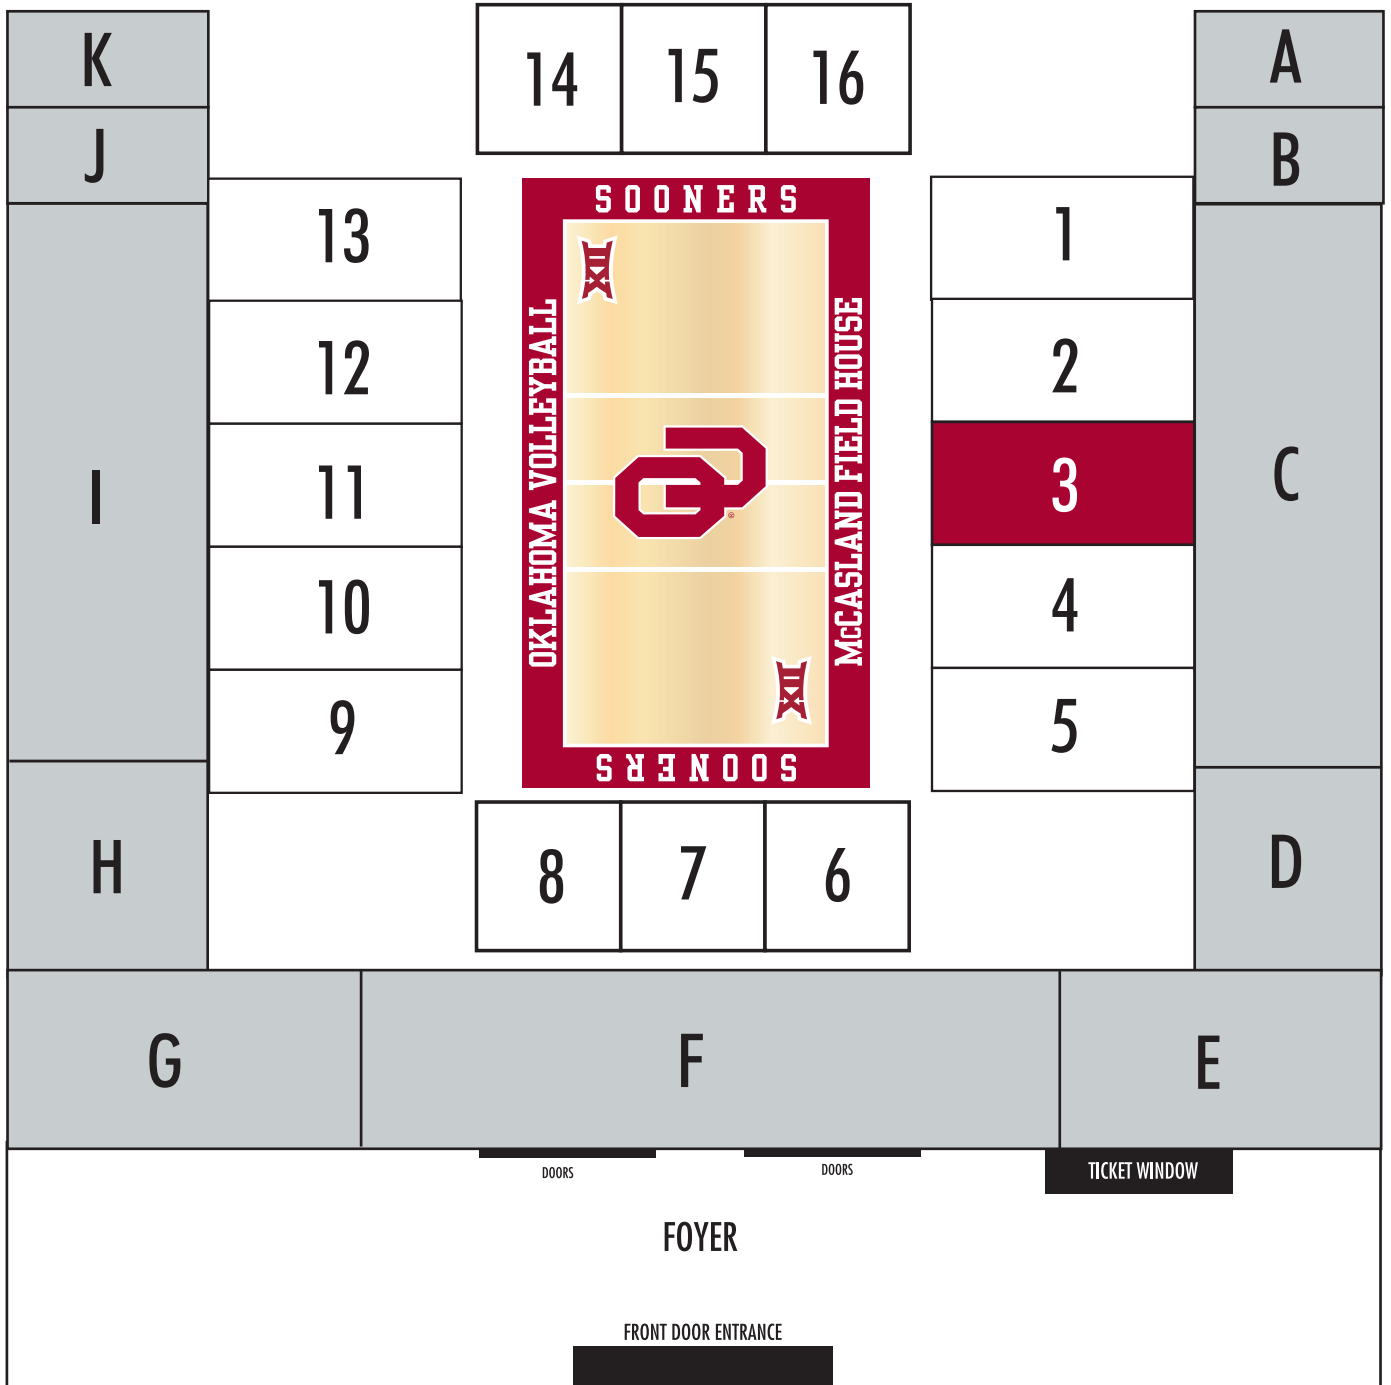

# OKLAHOMA VOLLEYBALL

## McCASLAND FIELD HOUSE SEATING

-  RESERVED SEATING
-  GENERAL ADMISSION - LOWER LEVEL
-  GENERAL ADMISSION - UPPER LEVEL