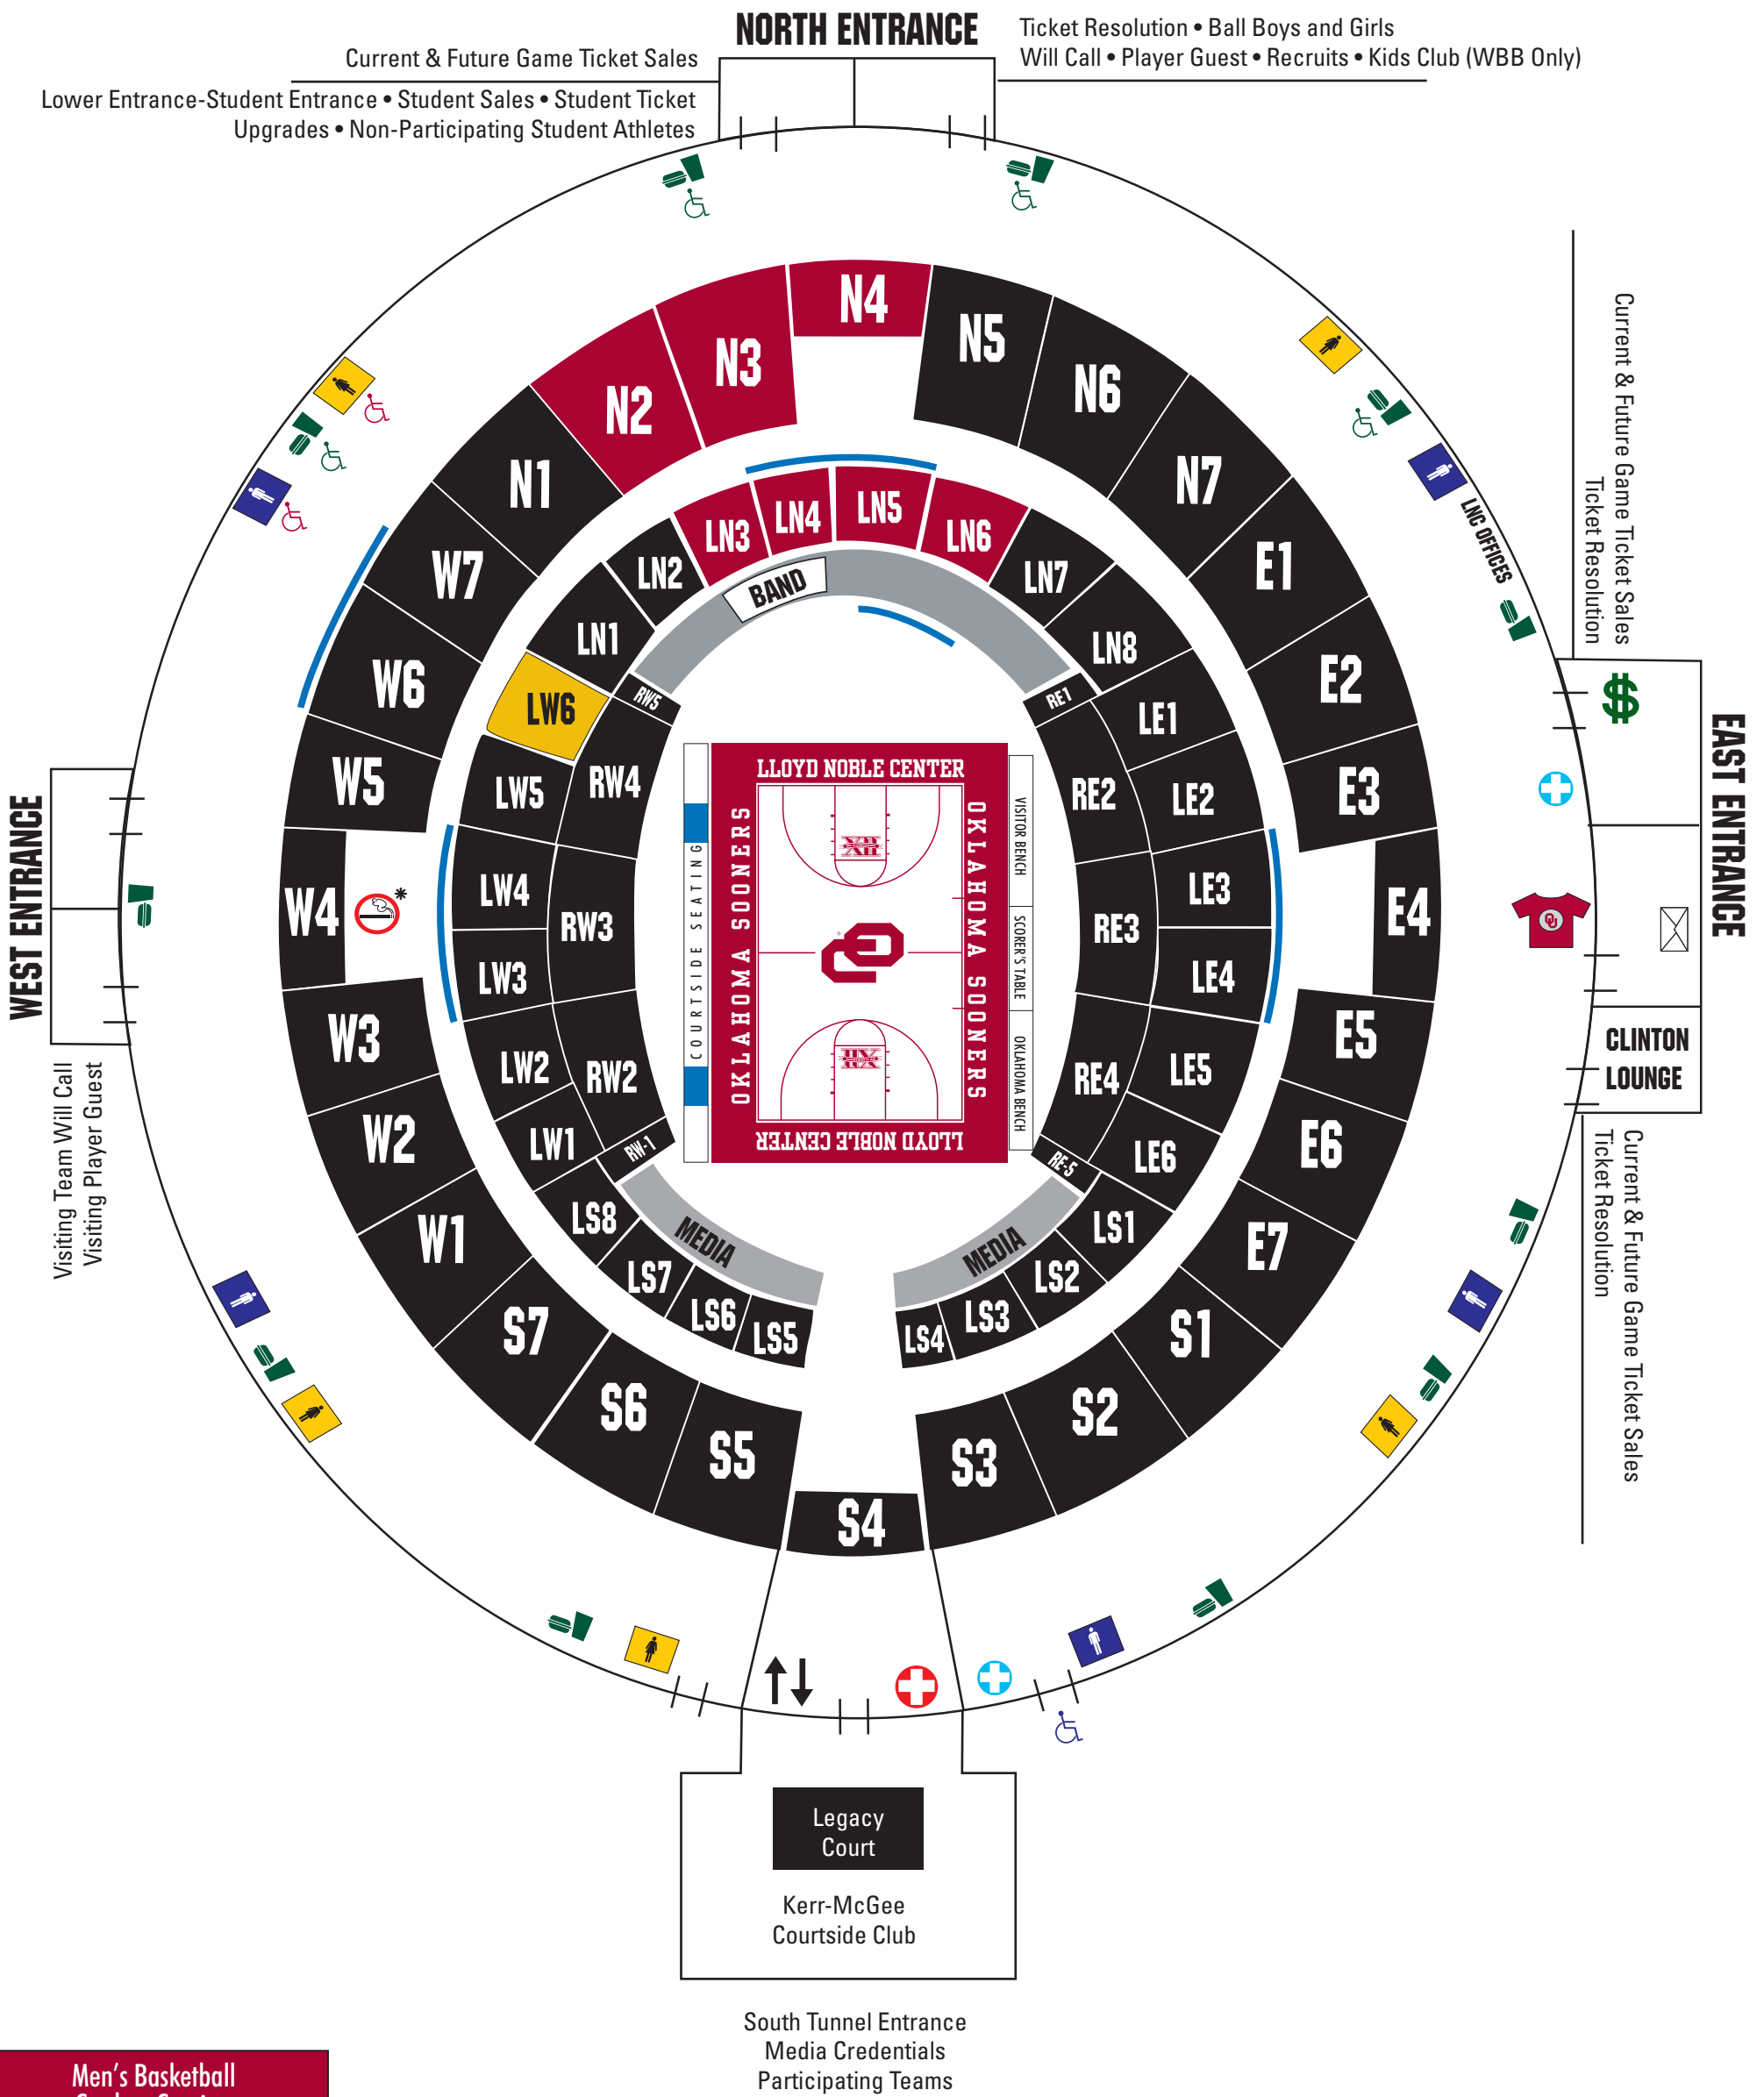

# LLOYD NOBLE CENTER

Men's Basketball Student Seating
Women's Basketball Student Seating
Men's/Women's Basketball Student Seating

	Wheelchair Accessible Seating	Women's Restroom	Concessions	Souvenirs	AED Device
	Handicap Entrance	Men's Restroom	Handicap Accessible Concessions	Tickets	
	Elevator	Handicap Accessible Restroom	ATM Machine	First Aid	